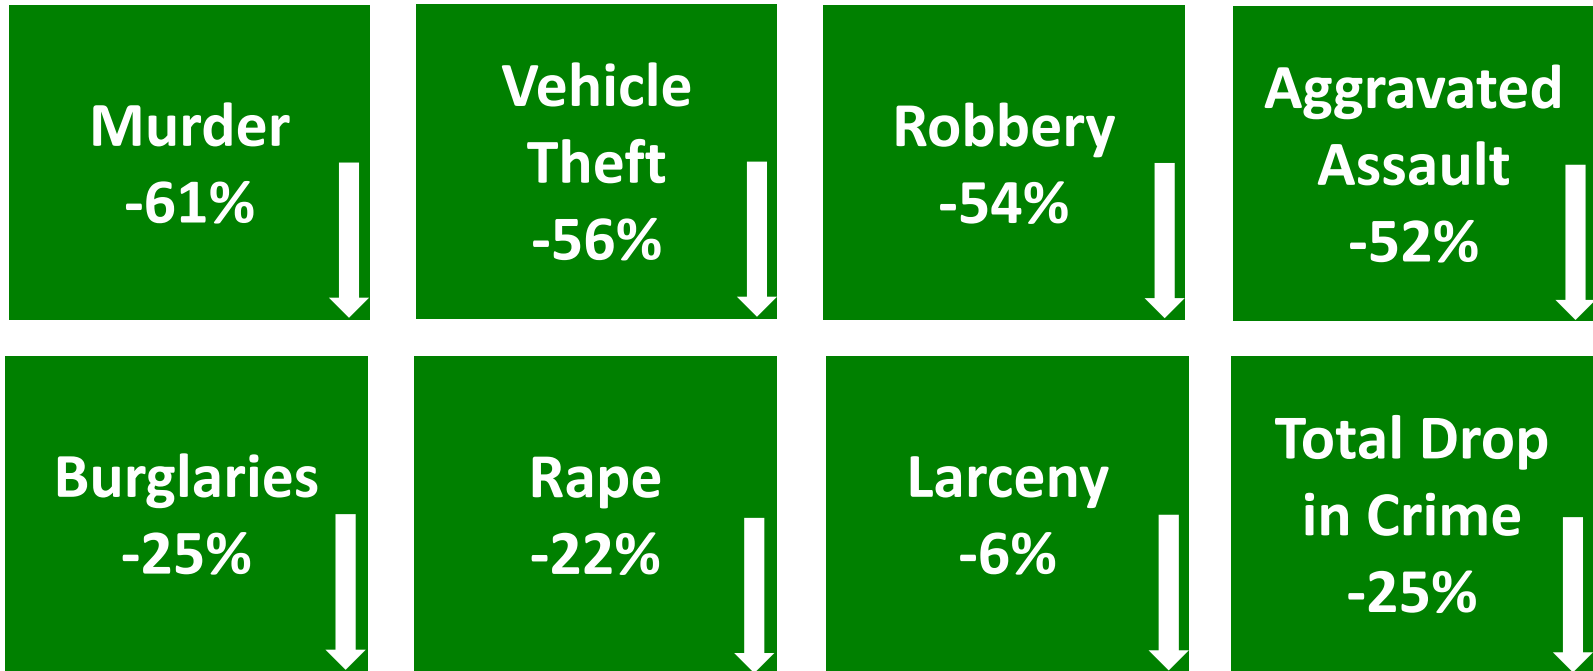

Crime Stats

Comparison of 2018 to 2017

Crime Stats

Comparison of 2018 to 2017

DDACTS Crime and Crash Density for Zone Creation

Coordinate System: EPSG:3081 (NAD83 / Texas State Mapping System)
Sources: QGIS, TxDOT, KPD
Produced by the Killdeer Police Department Intelligence Unit, 1/31/19

0.9 0 0.9 1.8 2.7 mi