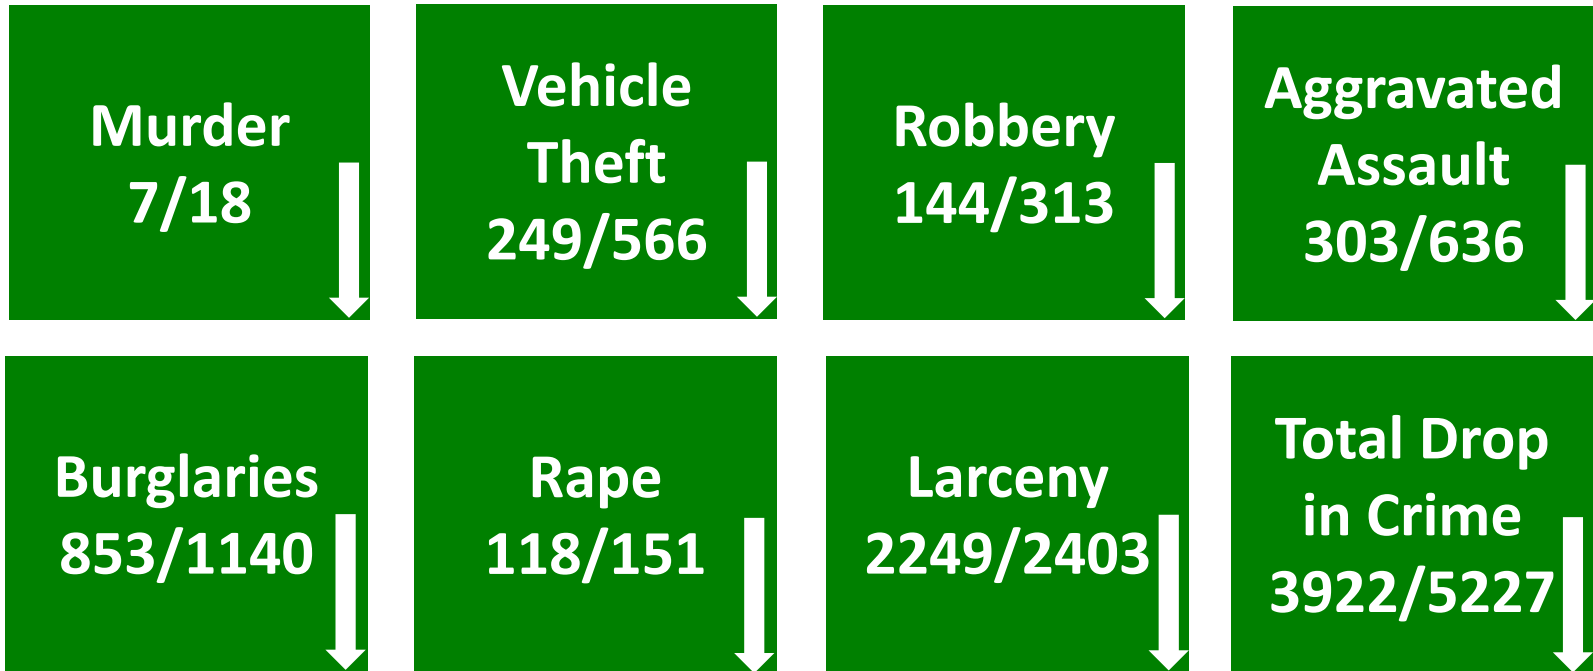

Crime Stats

Comparison of 2018 to 2017

Crime Stats

Comparison of 2018 to 2017

DDACTS Crime and Crash Density for Zone Creation

Coordinate System: EPSG:3081 (NAD83 / Texas State Mapping System)
Sources: QGIS, TxDOT, KPD
Produced by the Killdeer Police Department Intelligence Unit, 1/31/19

0.9 0 0.9 1.8 2.7 mi