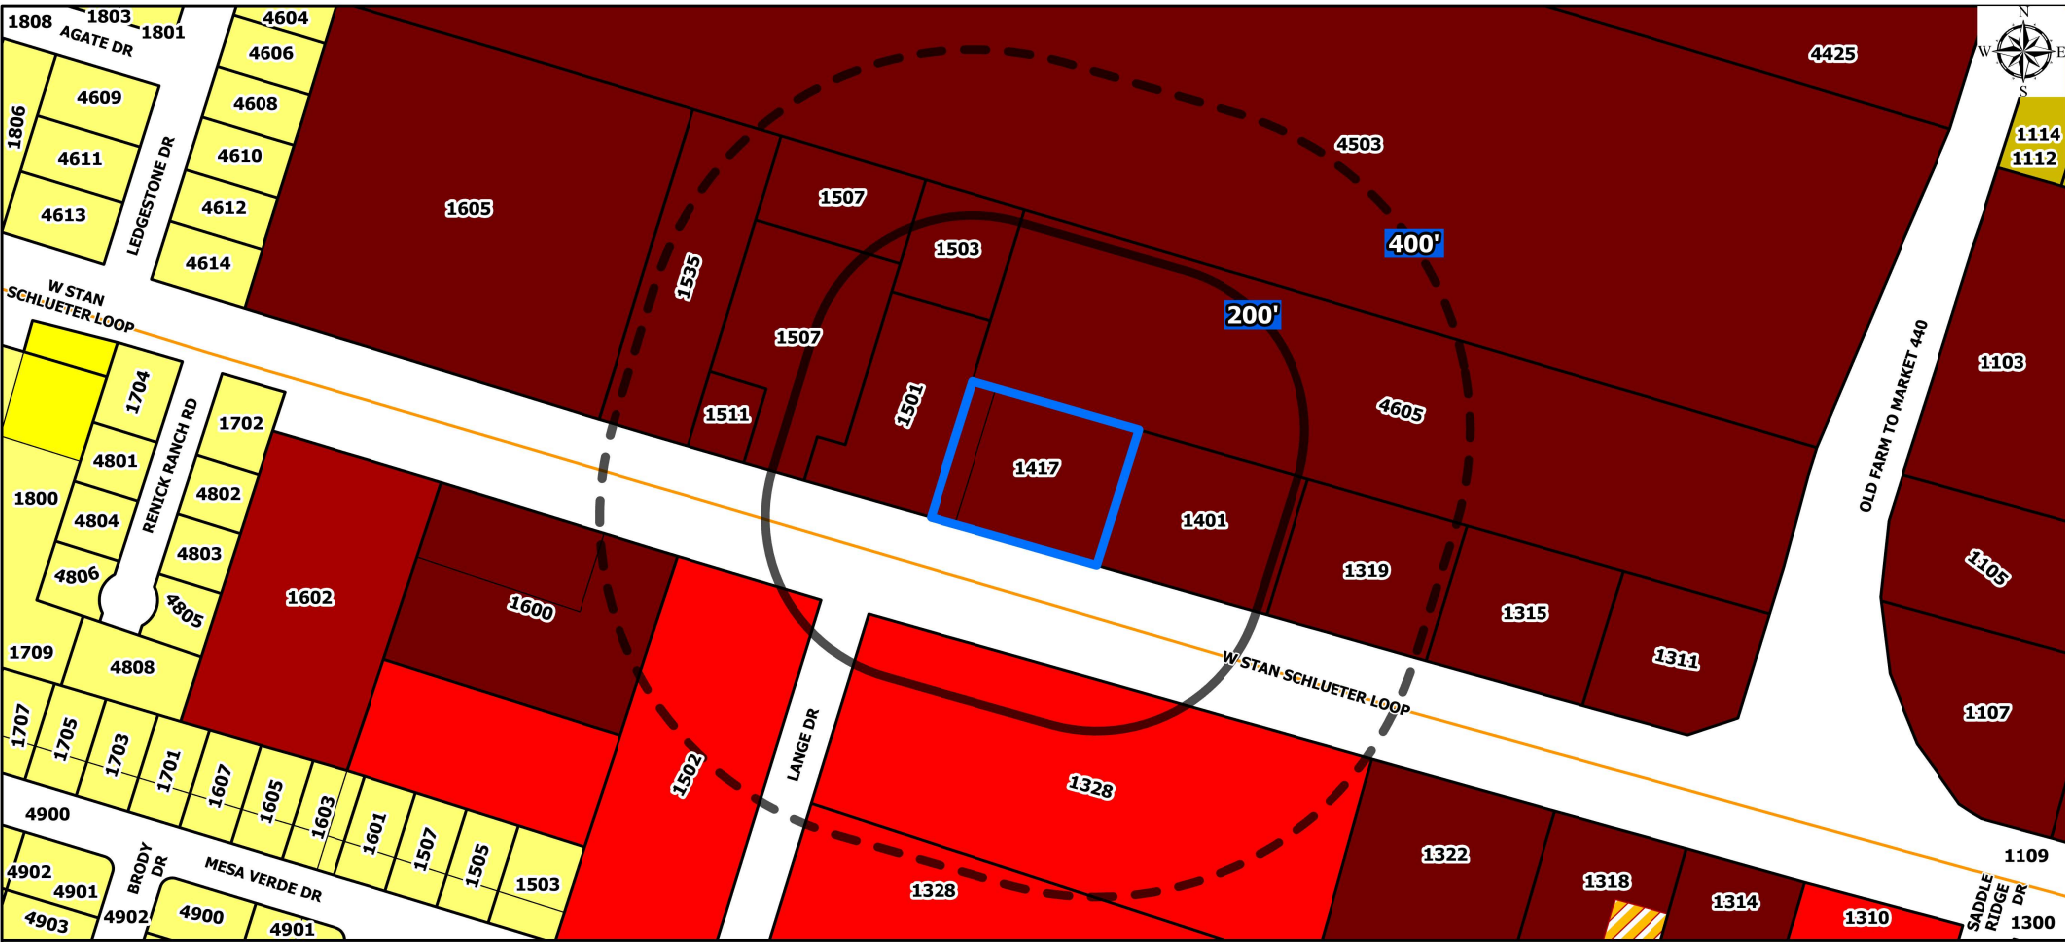

LOCATION MAP

Council District: 3

Zoning Case 2025-42
B-5 TO B-5 W/CUP

Legend

- Major Roads
- City Limit
- Zoning Case Location

Subject Property Legal Description: CASTOR SUBDIVISION, BLOCK 001, LOT 0001, ACRES .864

AERIAL MAP
Council District: 3

Zoning Case 2025-42 B-5 TO B-5 W/CUP

Legend
 Zoning Case

Subject Property Legal Description: CASTOR SUBDIVISION, BLOCK 001, LOT 0001, ACRES .864

NOTIFICATION MAP

Council District: 3

Subject Property Legal Description: CASTOR SUBDIVISION, BLOCK 001, LOT 0001, ACRES .864

Zoning Case 2025-42
B-5 TO B-5 W/CUP

Legend	
	B-3
	B-4
	B-5
	R-1
	R-3F
	R-3
	RC-1
	Zoning Case