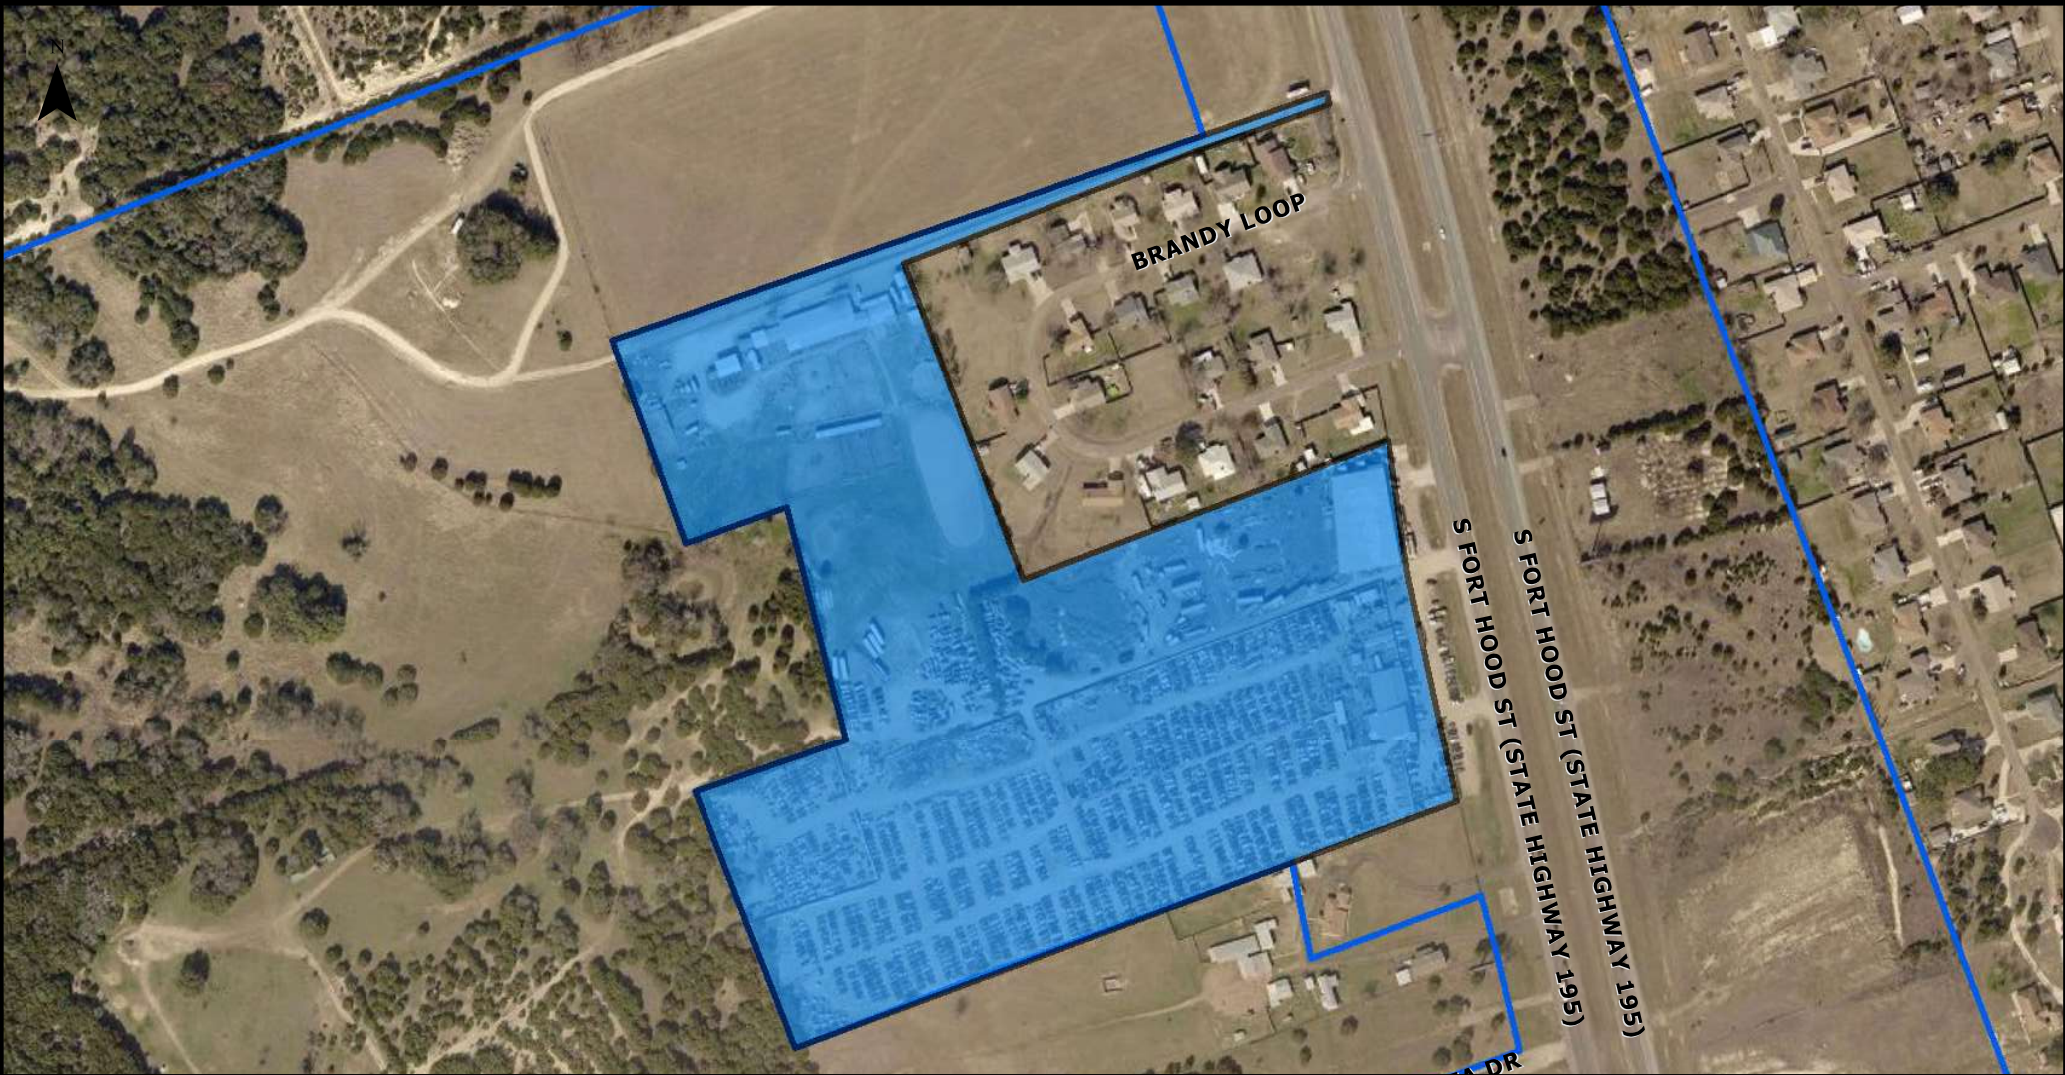

Legend

-  Killeen City Limits
-  Disannexation Location

Disannexation Map - DA 26-01

1 inch = 5,280 feet

Legend

- Killeen City Limits
- Disannexation Location

Disannexation Map - DA 26-01

Approximately 25.60 Acres

1 inch = 375 feet