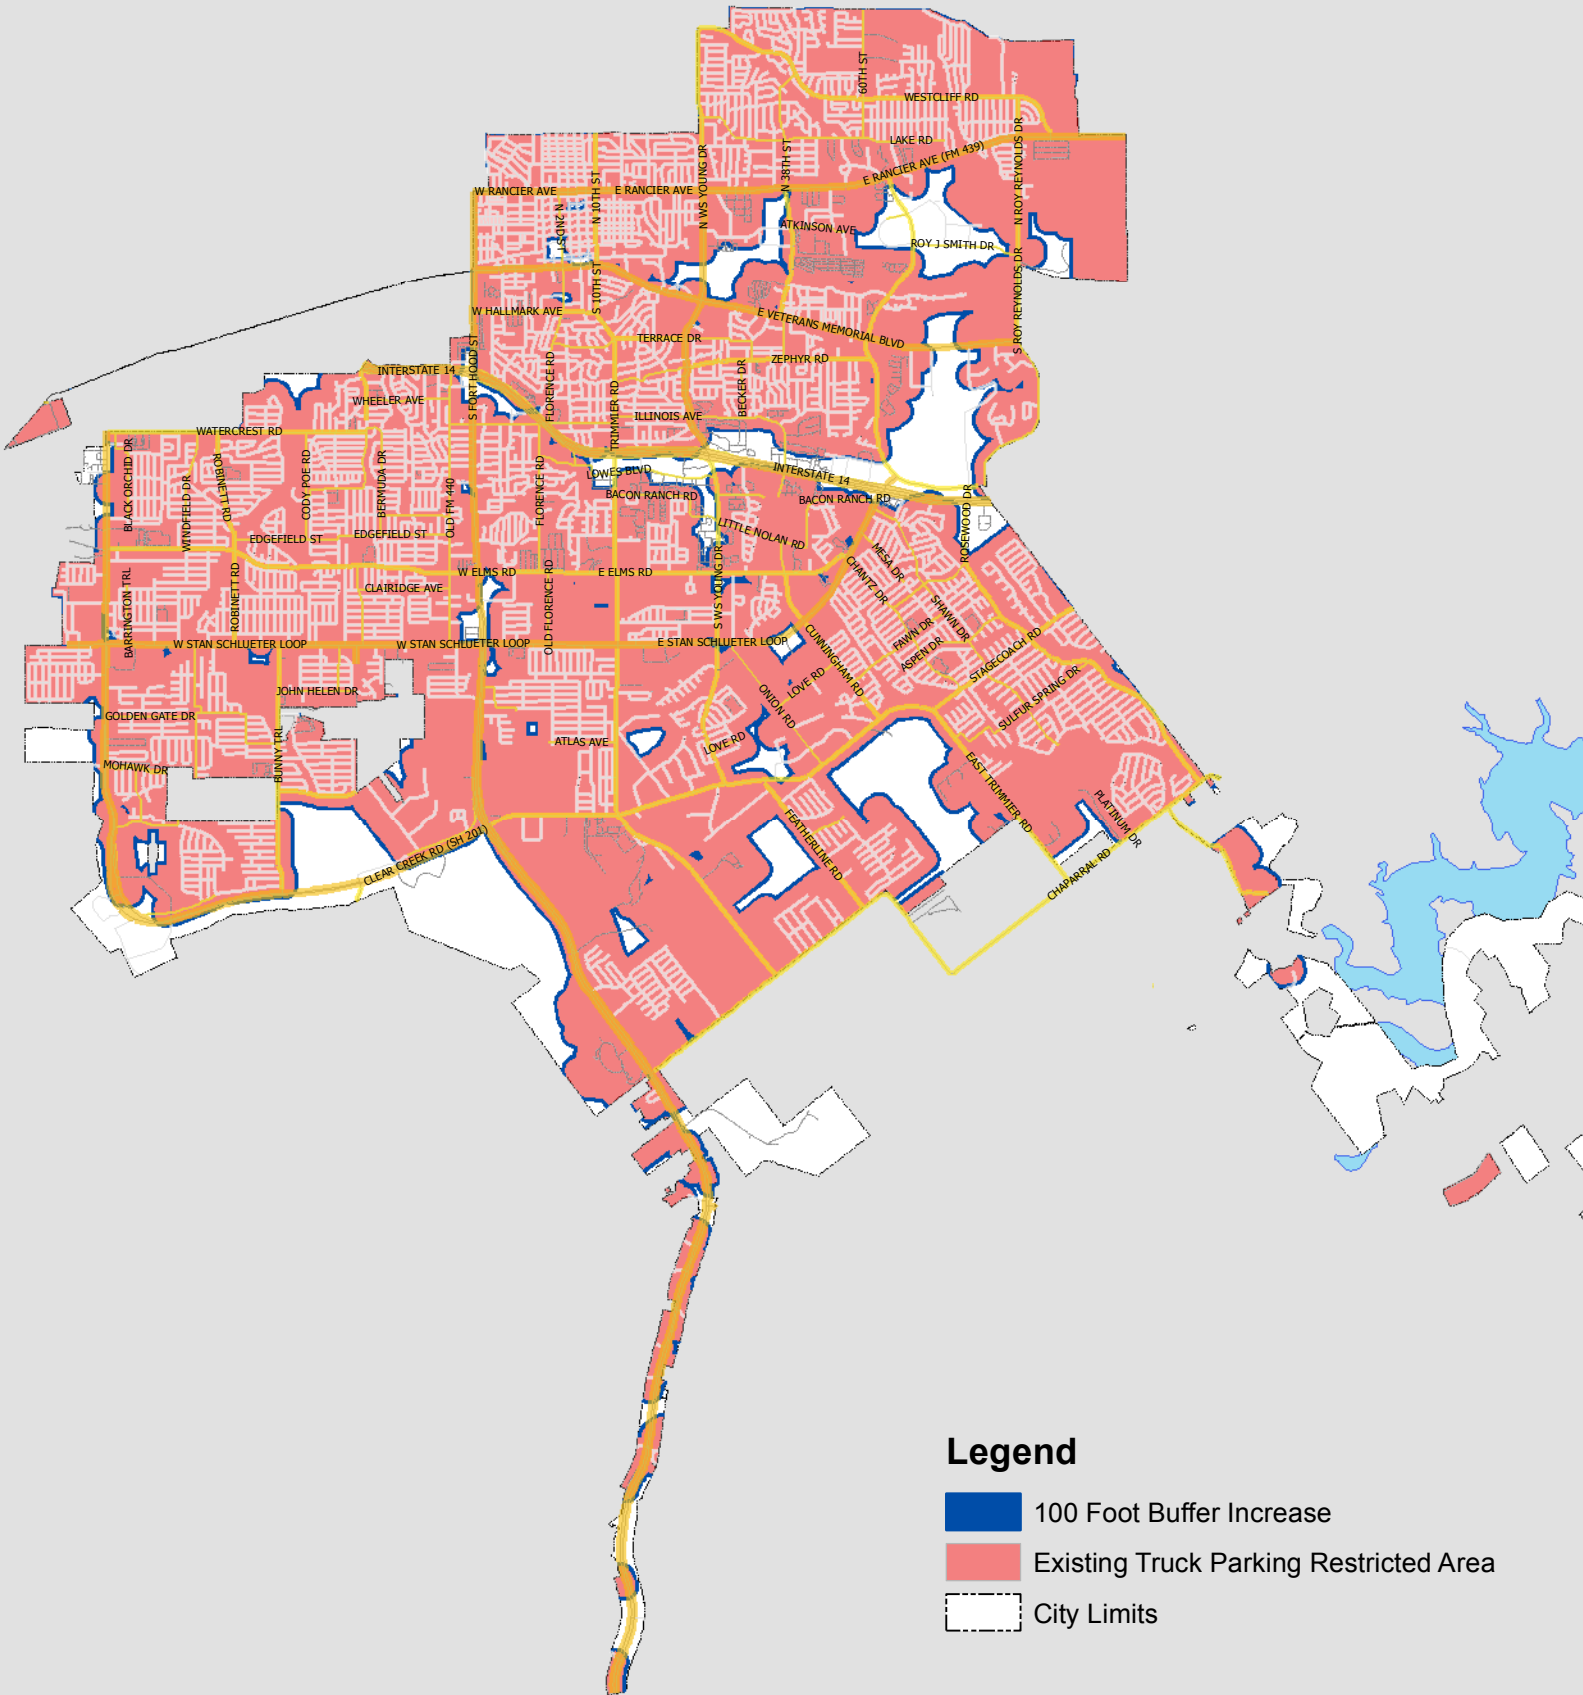

# Restricted Parking Map

## Legend

-  100 Foot Buffer Increase
-  Existing Truck Parking Restricted Area
-  City Limits