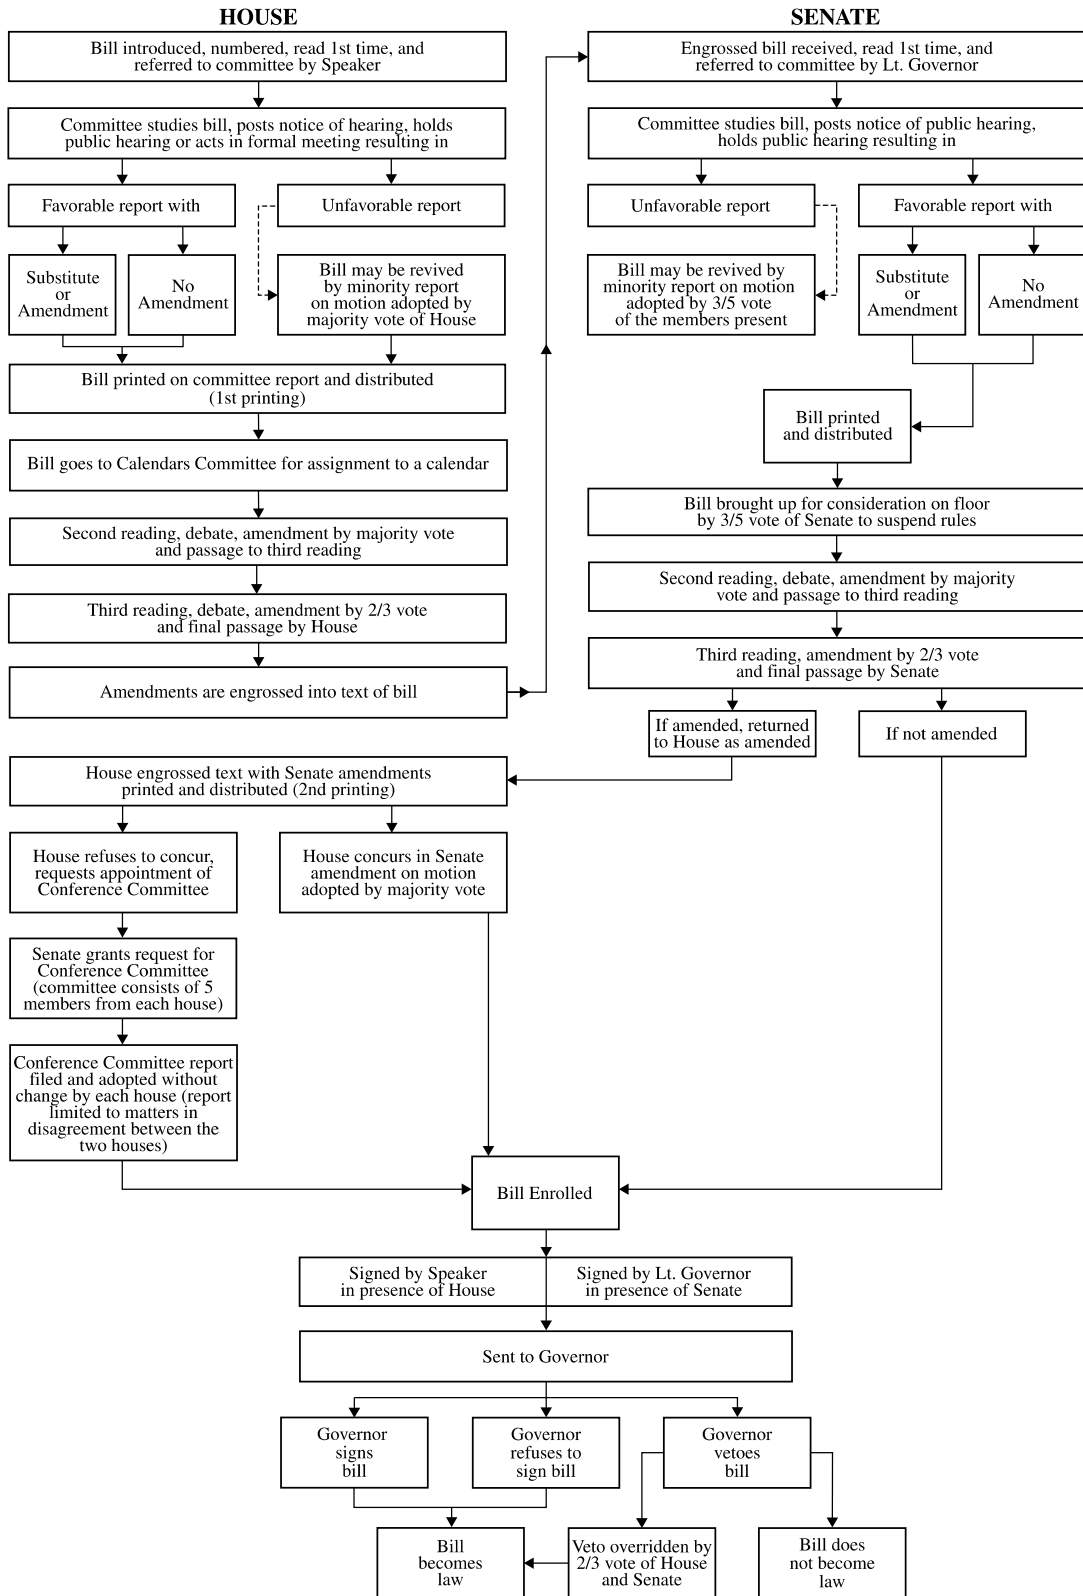

The Texas Legislative Process for House Bills and Resolutions

This diagram displays the sequential flow of a bill from the time it is introduced in the house of representatives to final passage and transmittal to the governor.

The Texas Legislative Process for Senate Bills and Resolutions

This diagram displays the sequential flow of a bill from the time it is introduced in the senate to final passage and transmittal to the governor.