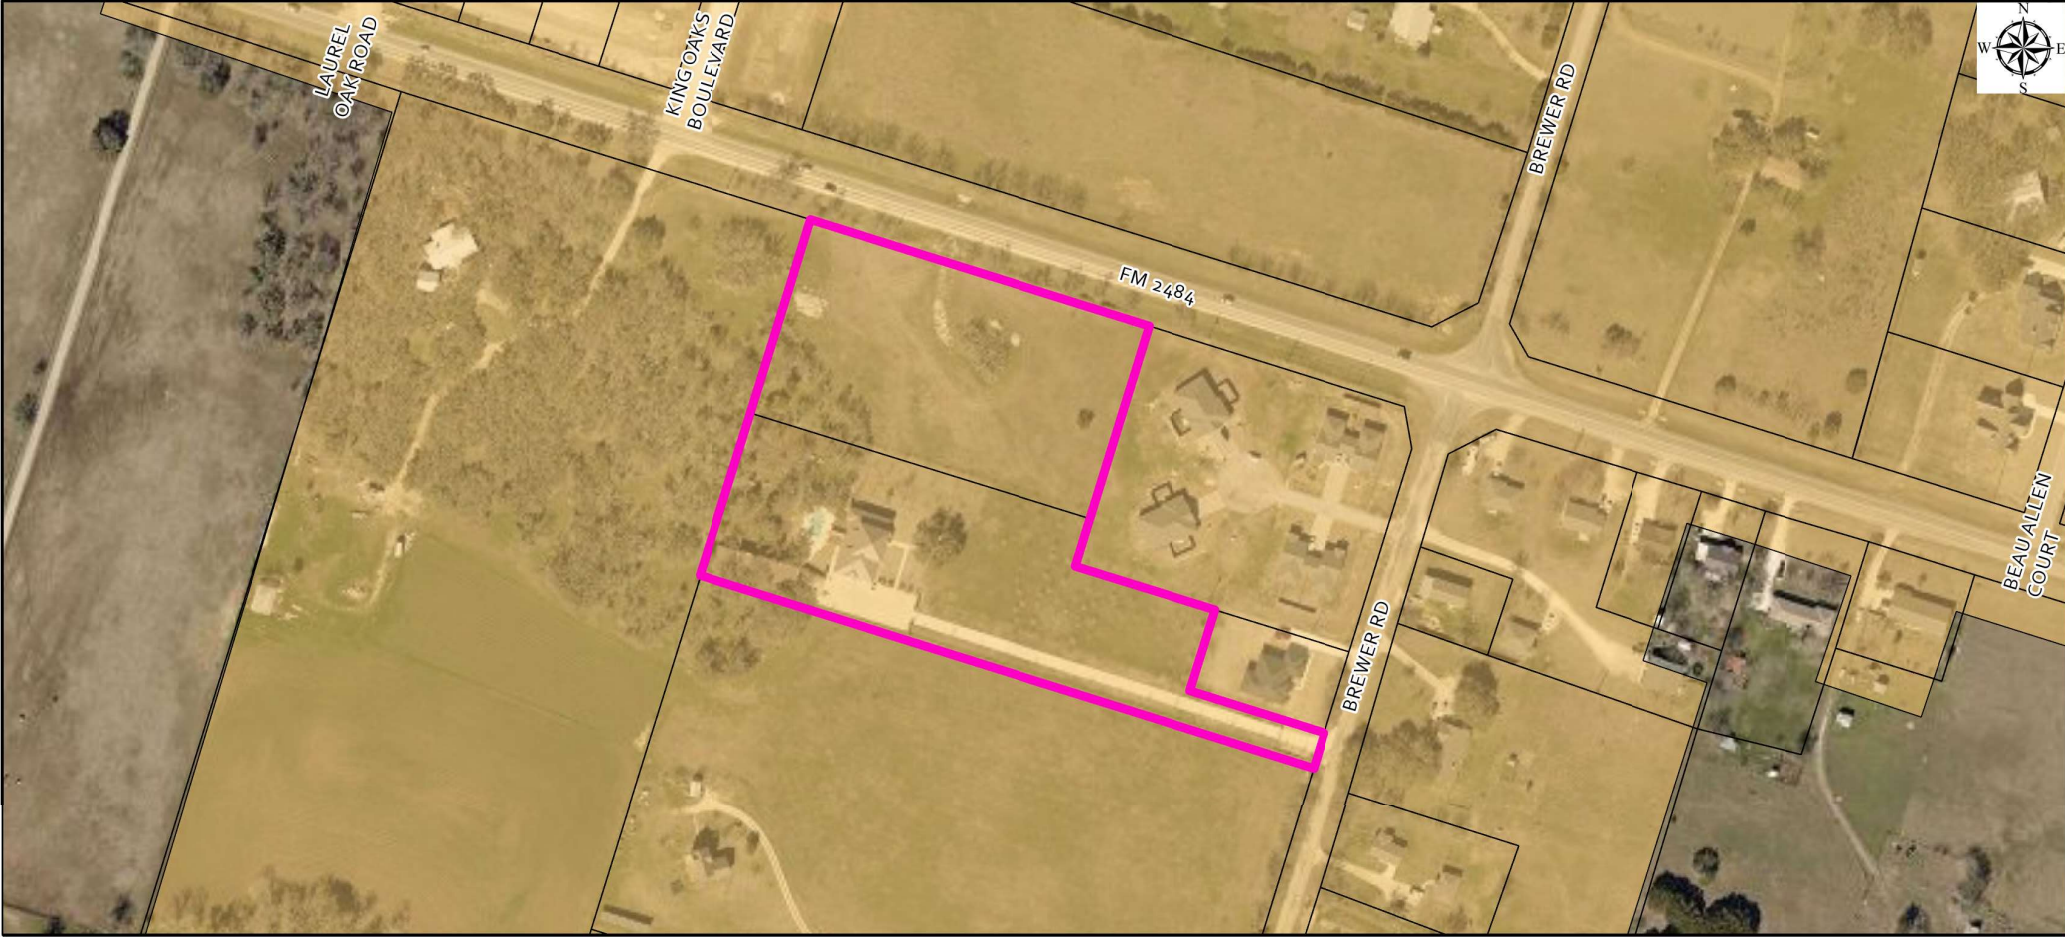

LOCATION MAP

PROPERTY ID 463327 & 463328

- Legend
- Major Roads
  - City Limits
  - Killeen ETJ
  - County Roads
  - Request Location

Subject Property Legal Description: D W WALLACE ADDITION, BLOCK 001, LOT 0004, 3.000AC ; D W WALLACE ADDITION, BLOCK 001, LOT 0003, 3.500AC

AERIAL MAP

PROPERTY ID 463327 & 463328

Legend

- Killeen ETJ
- Parcels
- Release From ETJ

Subject Property Legal Description: D W WALLACE ADDITION, BLOCK 001, LOT 0004, 3.000AC ; D W WALLACE ADDITION, BLOCK 001, LOT 0003, 3.500AC