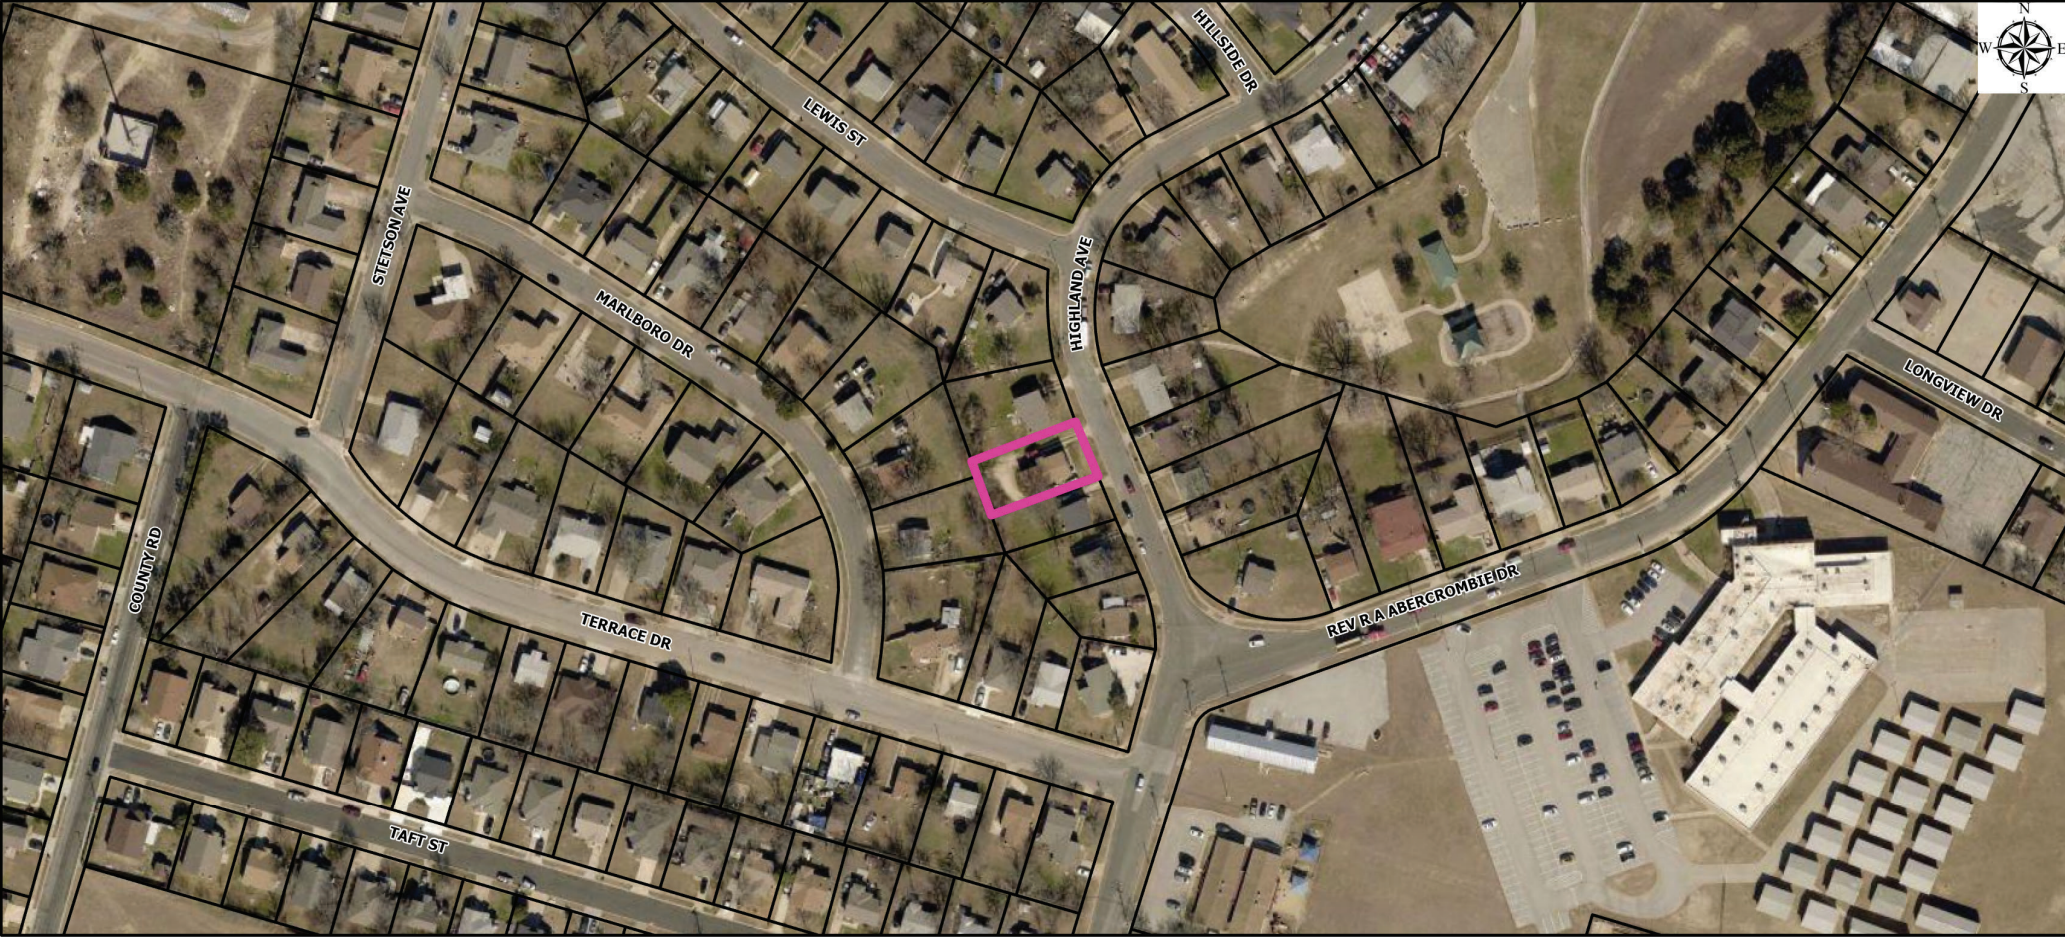

LOCATION MAP

Council District: 2

Subject Property Legal Description: MARLBORO HEIGHTS REVISED, BLOCK 005, LOT 0011

Zoning Case 2024-09
R-1 TO R-2

Legend

-  Major Roads
-  City Limits
-  Zoning Case Location

AERIAL MAP
Council District: 2

Zoning Case 2024-09

R-1 TO R-2

Legend
 Citylimits

Subject Property Legal Description: MARLBORO HEIGHTS REVISED, BLOCK 005, LOT 0011

NOTIFICATION MAP
 Council District: 2
 0 200 400 Feet
 Subject Property Legal Description: MARLBORO HEIGHTS REVISED, BLOCK 005, LOT 0011

Zoning Case 2024-09

R-1 TO R-2

Legend		Current Zoning	
[Pink Box]	B-1	[Dark Red Box]	B-5
[Red Box]	B-3	[Yellow Box with Dots]	R-2
[Light Yellow Box]	R-1	[Yellow Box with Diagonal Lines]	CUP
[Yellow Box]	R-3	[Yellow Box]	R-MP