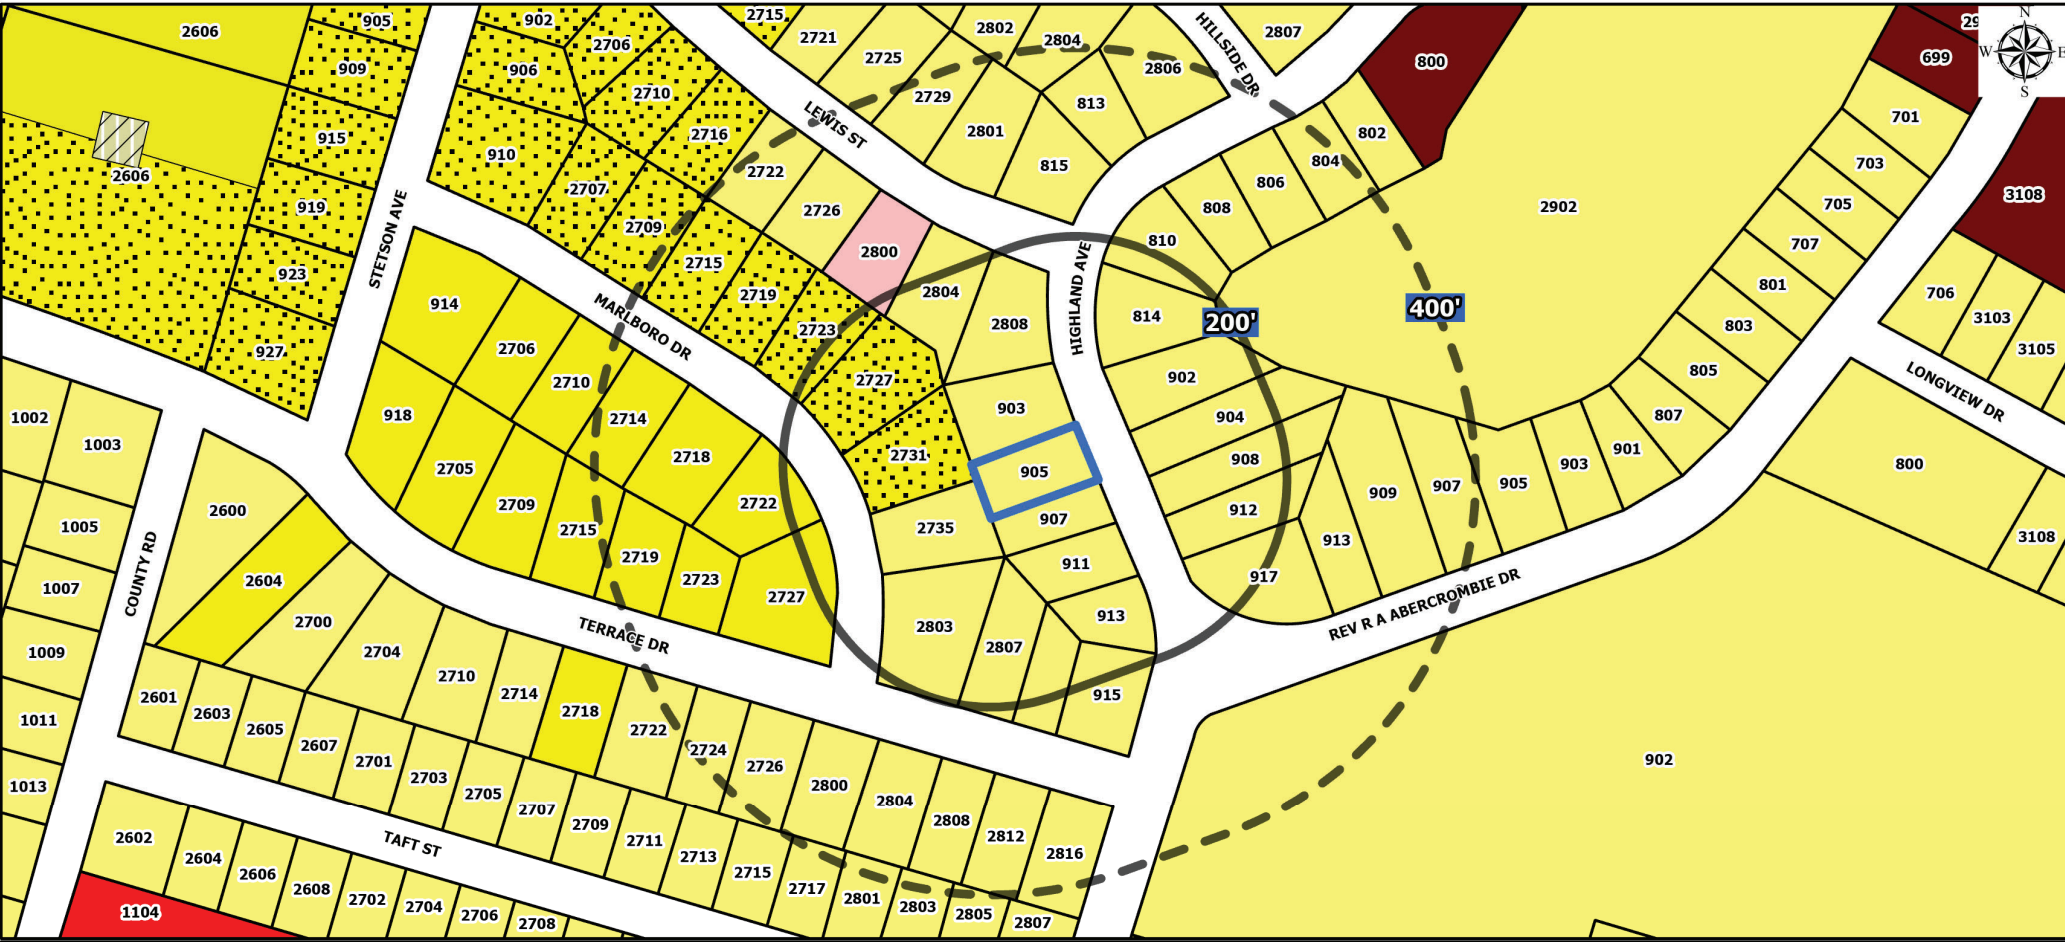

LOCATION MAP

Council District: 2

Subject Property Legal Description: MARLBORO HEIGHTS REVISED, BLOCK 005, LOT 0011

Zoning Case 2024-09
R-1 TO R-2

Legend

-  Major Roads
-  City Limits
-  Zoning Case Location

AERIAL MAP
Council District: 2

Zoning Case 2024-09

R-1 TO R-2

Legend
 Citylimits

Subject Property Legal Description: MARLBORO HEIGHTS REVISED, BLOCK 005, LOT 0011

NOTIFICATION MAP
 Council District: 2
 0 200 400 Feet
 Subject Property Legal Description: MARLBORO HEIGHTS REVISED, BLOCK 005, LOT 0011

Zoning Case 2024-09

R-1 TO R-2

Legend		Current Zoning	
[Pink Box]	B-1	[Dark Red Box]	B-5
[Red Box]	B-3	[Yellow Box with Dots]	R-2
[Light Yellow Box]	R-1	[Yellow Box with Diagonal Lines]	CUP
[Yellow Box]	R-3	[Yellow Box]	R-MP