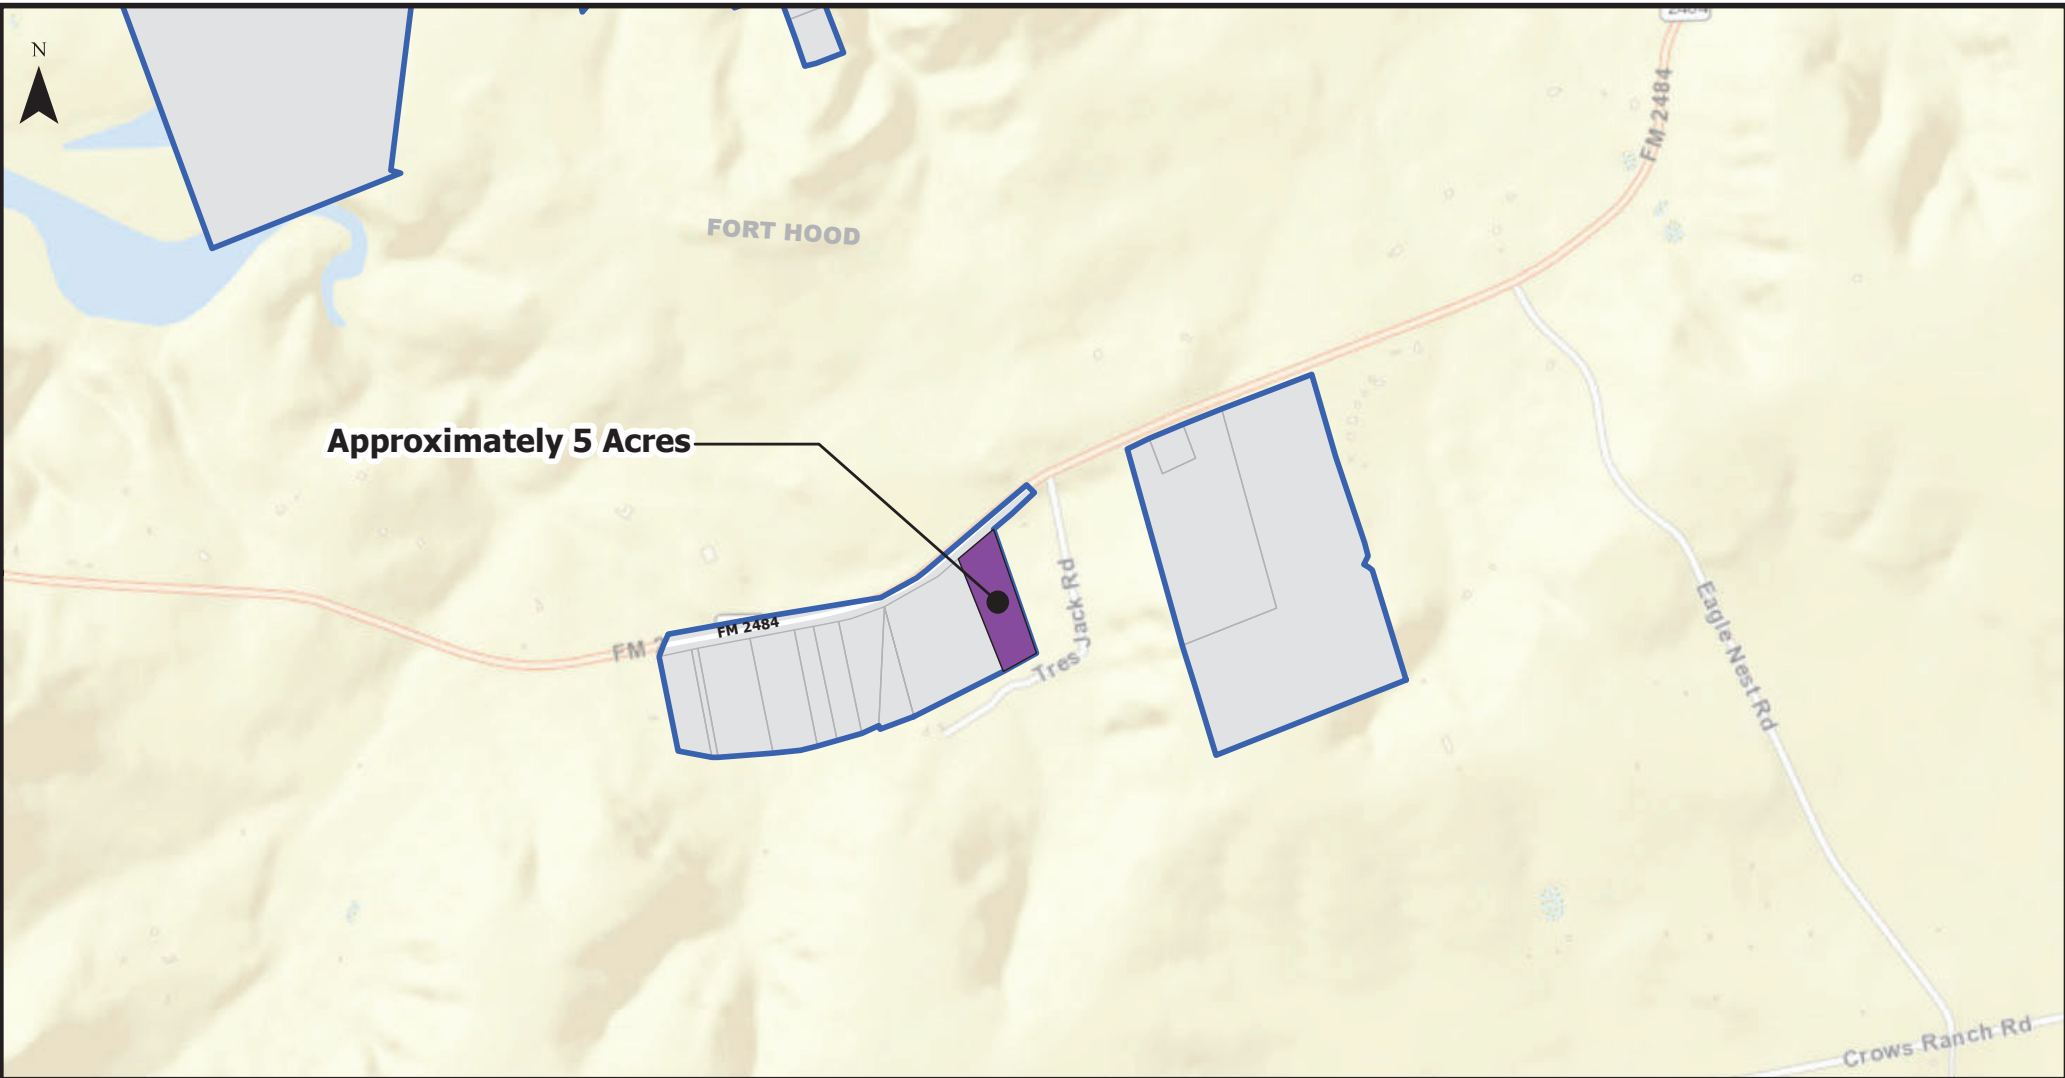

Legend

-  Killen City Limits
-  Disannexation Location

Disannexation Map - DA 24-03

1 inch = 5,280 feet

Legend

-  Killeen City Limits
-  Disnnextion Location

Disannexation Map - DA 24-03

Approximately 5 Acres

1 inch = 1,250 feet

Legend

-  Killen City Limits
-  Disannexation Location

Disannexation Map - DA 24-03

1 inch = 1,358 feet